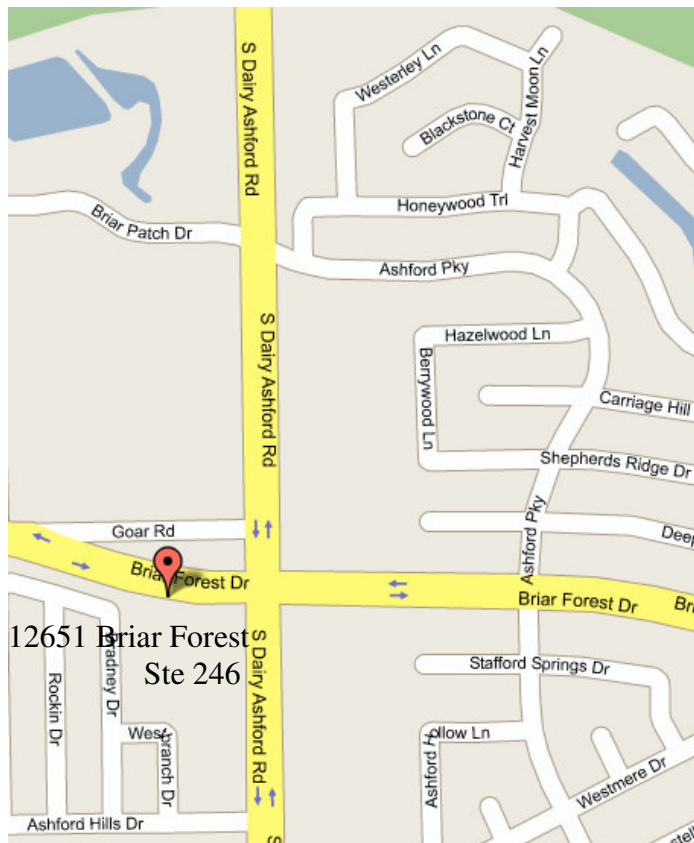

Carter-Pertaine, Inc.
Driving Directions
12651 Briar Forest Dr, Ste 246, Houston, TX 77077
(281) 558-1270

From George Bush Intercontinental Airport

Follow airport exit signs to I-45/Beltway. Continue to Beltway 8 West and turn right (west) onto Beltway 8. Follow Beltway 8 West to I-10 West. (you will go through two \$1.25 tolls)
Take I-10 West to Dairy Ashford.
Turn left (south) onto Dairy Ashford.
(At Memorial Drive, Dairy Ashford becomes South Dairy Ashford).
Continue on South Dairy Ashford to Briar Forest Dr.
Turn right (west) onto Briar Forest.
Take an immediate left into the parking lot. Entrances are on either end of the building.

From Hobby Airport

Follow airport exit signs to the north exit on Airport Blvd.
Turn left (west) onto Airport Blvd.
Turn left (south) onto Telephone Road (highway 35).
Turn right (west) onto Sam Houston Tollway. (you will go through at least three \$1.25 tolls) Eventually it turns to the north.
Turn left (west) onto Briar Forest.
Once you past S. Dairy Ashford, take an immediate left into the parking lot. Entrances are on either end of the building.

I-10 to the North

Highway 6 to the west

Sam Houston Tollway to the east

Westheimer Blvd to the south